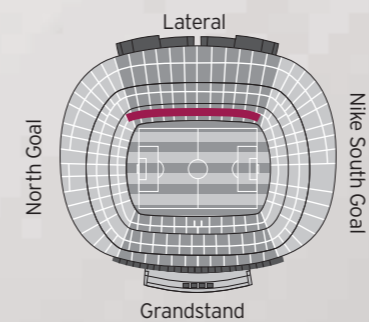

**Location:** Grandstand 2<sup>nd</sup> Tier.

**Capacity:** 7, 14 or 19 seats.

**VIP Lounge:** Roma '09.

## Lateral Boxes

These boxes have a more traditional design, are characterised by their proximity to the pitch and are located at the back of the 1st Tier of the lateral zone. After passing through Gate 68, Business Club members directly enter the VIP Lounge from which they have convenient access to the boxes.

**Location:** 1<sup>st</sup> Tier lateral zone.

**Capacity:** 6, 10, 12, 15 or 16 seats.

**VIP Lounge:** Avantllojta Lateral.