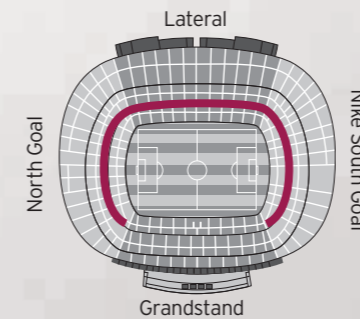

Silver Seats

These seats, which are located in the lateral zone and behind the goal and provide an exceptional view of the match because of their proximity to the pitch and raised position.

Location: Lateral zone, 2nd tier Nike South Goal or 2nd Tier North Goal.

VIP Lounge: Avantllotja Lateral or Mediapro, depending on their location.