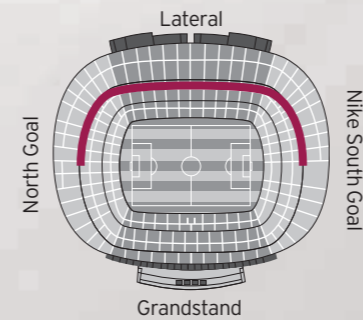

## Lateral Boxes

These boxes have a more traditional design, are characterised by their proximity to the pitch and are located at the back of the 1st Tier of the lateral zone. After passing through Gate 68, Business Club members directly enter the VIP Lounge from which they have convenient access to the boxes.

**Location:** 1<sup>st</sup> Tier lateral zone.

**Capacity:** 6, 10, 12, 15 or 16 seats.

**VIP Lounge:** Avantllojta Lateral.

## 2<sup>nd</sup> Tier Boxes

These were the first boxes in the stadium to be built according to the “sky box” design. They are located in the rear part of the 2<sup>nd</sup> Tier along the whole lateral zone from goal to goal. They have separate direct access and a spectacular view of the pitch and tiers on account of their raised position.

**Location:** 2<sup>nd</sup> Tier Lateral and Goal zones.

**Capacity:** 14 or 16 seats.

"Each match is a story"

Helenio Herrera