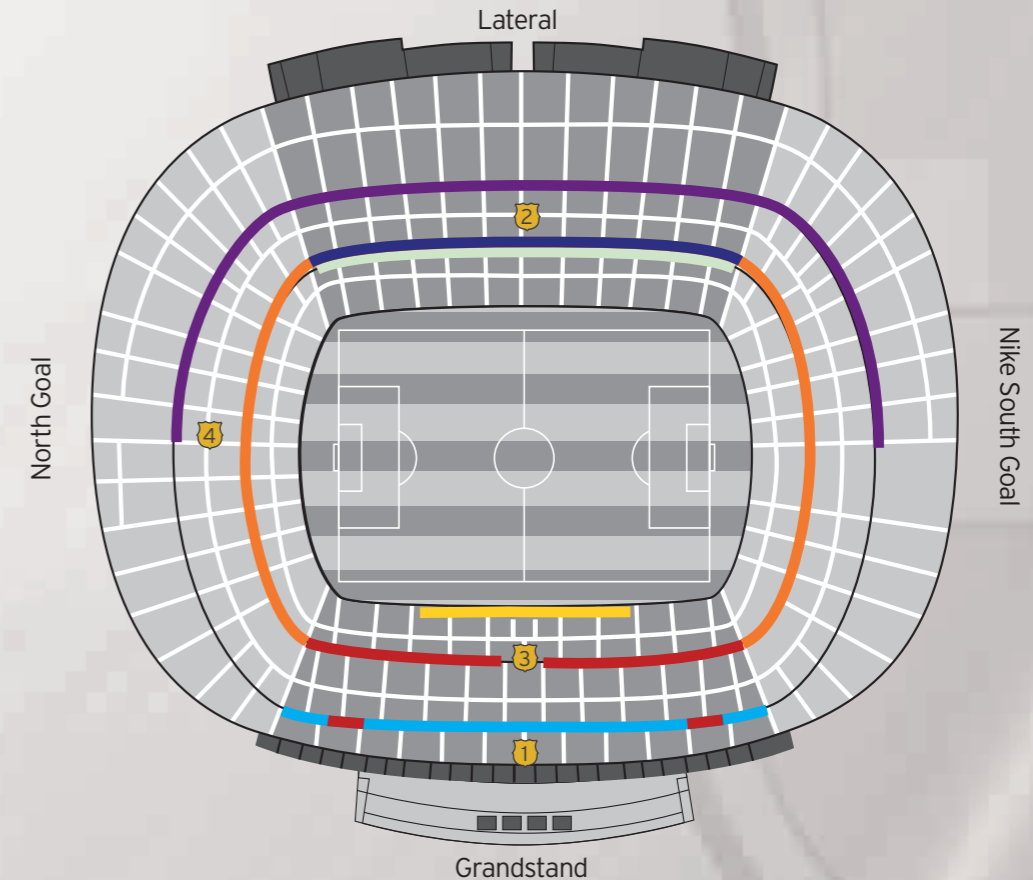

Hospitality Programme

	LOCATION	CAPACITIES	VIP LOUNGE
BOXES			
Noves Llotges de Tribuna	Grandstand 2nd Tier	7, 14 or 19 seats	Roma '09
Lateral Boxes	Lateral 1st Tier	6,10,12,15 or 16 seats	Avantllojta Lateral
2nd Tier Boxes	Lateral and 2nd Tier Goals	14 or 16 seats	-
VIP SEATS			
Platinum			
Noves Llotges Zone	Grandstand 2nd Tier	Minimum 4 seats	Roma'09
Row 0	1st Row Grandstand 2nd Tier	Minimum 4 seats	Avantllojta Presidencial
Gold	Grandstand 1st Tier	Minimum 4 seats	Avantllojta Presidencial
Silver	1st Row Lateral zone and 2nd tier Goals	Minimum 4 seats	Mediapro or Avantllojta Lateral

Services included in all boxes and VIP seats

- Own parking place within the premises (depending on locations contracted)
- Catering and drink services.

Locations

Boxes

Noves Llotges de Tribuna
Lateral Boxes
2nd Tier Boxes

VIP Seats

Platinum
Gold
Silver
Silver Gol

VIP Lounges

Roma '09
Avantllojta Lateral
Avantllojta Presidencial
Mediapro