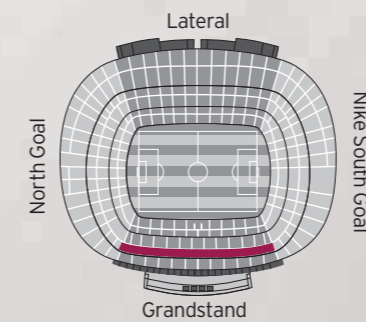

### An exclusive space

Camp Nou has boxes in different zones with capacities ranging from 6 to 19 seats. Although they come with different levels of comfort and service, they all property an exterior terrace where the seats are located, and an equipped interior zone where an exclusive catering and bar service may be enjoyed.

The options available are:

- “Noves Llotges de Tribuna” Boxes
- Lateral Boxes
- 2<sup>nd</sup> Tier Boxes

## "Noves Llotges de Tribuna" Boxes

⚽ Camp Nou's most exclusive boxes are in the upper zone of the main grandstand. The welcome desk for Business Club members is located next to gate 19, which leads to the spacious VIP Lounge from which the boxes are accessed directly.

**Location:** Grandstand 2<sup>nd</sup> Tier.

**Capacity:** 7, 14 or 19 seats.

**VIP Lounge:** Roma '09.