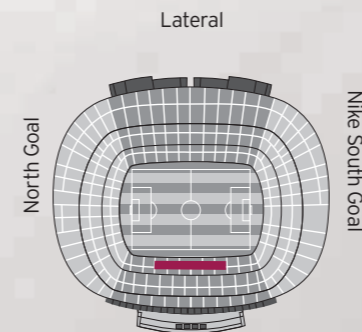

### Row 0 Grandstand

Seats located by the front balcony of the 2<sup>nd</sup> Tier of the Grandstand, flanking the row featuring the chairman's seat. They provide an exceptional view of the match because of their proximity to the pitch.

**Location:** Grandstand 2<sup>nd</sup> Tier.

**VIP Lounge:** Avantllotja Presidencial.

- Noves Lotges
- Row 0 Grandstand

## Gold Seats

⚽ Camp Nou's most comfortable seats have a central location, in the lateral zones and behind the players bench area. They offer a unique experience of proximity to play, an intense experience of the match, and a view of everything happening in the bench zone.

## Silver Seats

These seats, which are located in the lateral zone and behind the goal and provide an exceptional view of the match because of their proximity to the pitch and raised position.

**Location:** Lateral zone, 2<sup>nd</sup> tier Nike South Goal or 2<sup>nd</sup> Tier North Goal.