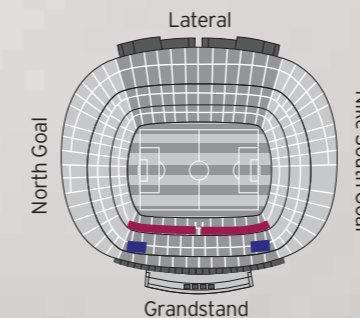

### Noves Lotges

These seats provide a high level of privacy and comfort, are accessed directly from the stadium's most exclusive VIP Lounge, and have an excellent location near the middle of the pitch.

**Location:** Grandstand 2<sup>nd</sup> Tier.

**VIP Lounge:** Roma '09.

### Row 0 Grandstand

Seats located by the front balcony of the 2<sup>nd</sup> Tier of the Grandstand, flanking the row featuring the chairman's seat. They provide an exceptional view of the match because of their proximity to the pitch.

**Location:** Grandstand 2<sup>nd</sup> Tier.

**VIP Lounge:** Avantllotja Presidencial.

- Noves Lotges
- Row 0 Grandstand